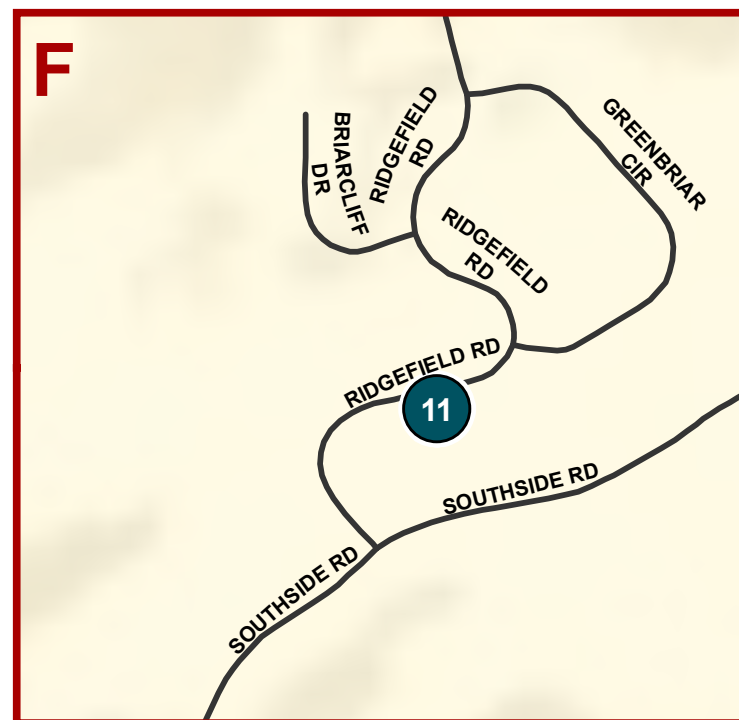

**September 30 & October 1
October 7 & 8**

Saturdays & Sundays from 11 am - 6 pm

* For link to map go to:

jcahba.org

- A** 1 Development - Lincoln Bend
Carroll Creek Rd, Johnson City, TN 37601
- B** 2 Model Home, Development -
The Villas at Cedar Falls
67 Ripple Falls, Gray, TN 37615
3 1237 Savin Falls, Gray, TN 37615
- C** 4 Development - Madison's Meadow
Harmony Rd, Jonesborough, TN 37659
- D** 5 1359 Peaceful Dr, Jonesborough, TN 37659
- E** 6 737 Hales Chapel Rd, Gray, TN 37615
7 724 Hales Chapel Rd, Gray, TN 37615
8 723 Hales Chapel Rd, Gray, TN 37615
9 1080 Little Shadden Way, Gray, TN 37615
- E** 10 Development- Garland Farm Estates, Phase IV
303 Garland Farm Blvd, Johnson City, TN 37615
- F** 11 742 Ridgefield Rd, Elizabethton, TN 37643